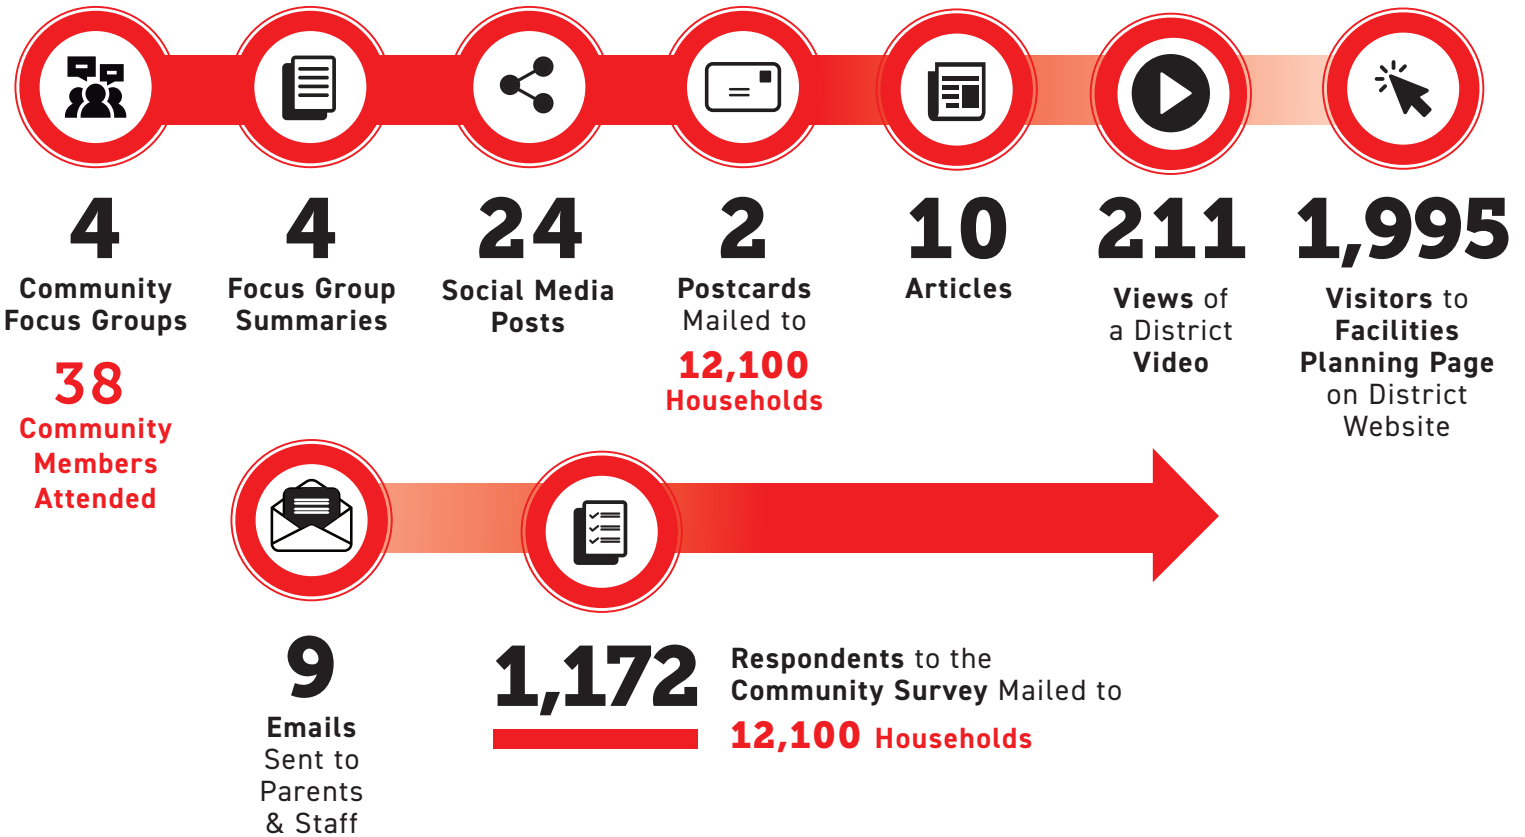

PEWAUKEE
SCHOOL DISTRICT
REFERENDUM
VOTE ON NOVEMBER 6TH

COMMUNITY ENGAGEMENT EFFORTS

» PRE-RESOLUTION | September 2017–July 2018

» POST-RESOLUTION | July 2018–November 2018